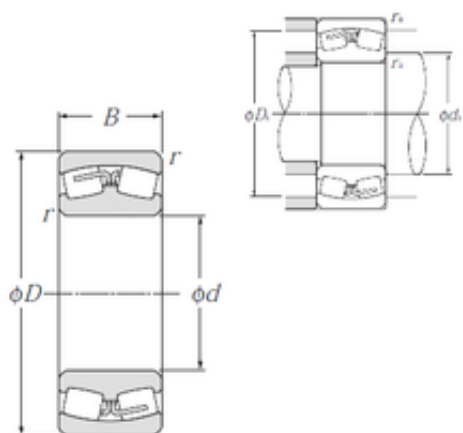

SKF BEARINGS Manufacturing India LTD.

25 mm x 52 mm x 18 mm NTN 22205C spherical roller bearings

Bearing No. 22205C

22205C Bearing 2D drawings and 3D CAD models

| | |
|-------------------------------|--------------|
| Size | 25x52x18 mm |
| Bore Diameter | 25 mm |
| Outer Diameter | 52 mm |
| Width | 18 mm |
| d | 25 mm |
| D | 52 mm |
| B | 18 mm |
| C | 18 mm |
| r min. | 1 mm |
| da min. | 31 mm |
| Da max. | 46 mm |
| ra max. | 1 mm |
| Weight | 0,186 Kg |
| Basic dynamic load rating (C) | 36,5 kN |
| Basic static load rating (C0) | 36 kN |
| (Grease) Lubrication Speed | 8 500 r/min |
| (Oil) Lubrication Speed | 11 000 r/min |
| Calculation factor (e) | 0,35 |
| Calculation factor (Y0) | 1,88 |
| Calculation factor (Y1) | 1,92 |
| Category | Bearings |
| Inventory | 0.0 |
| Manufacturer Name | NTN |
| Minimum Buy Quantity | N/A |
| Weight / Kilogram | 0.175 |