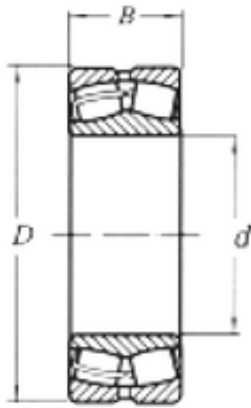

SKF BEARINGS Manufacturing India LTD.

25 mm x 52 mm x 18 mm Loyal 22205MW33 spherical roller bearings

Bearing No. 22205MW33

Size	25x52x18 mm
Bore Diameter	25 mm
Outer Diameter	52 mm
Width	18 mm
d	25 mm
D	52 mm
B	18 mm
C	18 mm

22205MW33 Bearing 2D drawings and 3D CAD models