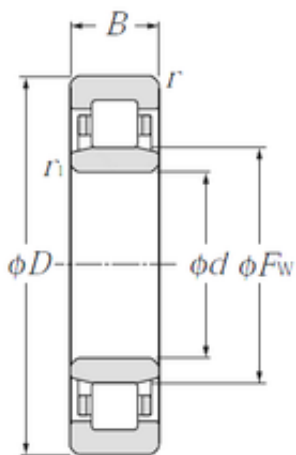

## 25 mm x 52 mm x 18 mm NTN NU2205E cylindrical roller bearings

Bearing No. NU2205E

NU2205E Bearing 2D drawings and 3D CAD models

Size	25x52x18 mm
Bore Diameter	25 mm
Outer Diameter	52 mm
Width	18 mm
d	25 mm
Fw	31,5 mm
D	52 mm
B	18 mm
C	18 mm
r min.	1 mm
r1 min.	0,6 mm
Weight	0,186 Kg
Basic dynamic load rating (C)	35 kN
Basic static load rating (C0)	34,5 kN
(Grease) Lubrication Speed	11 000 r/min
Category	Bearings
Inventory	0.0
Manufacturer Name	NTN
Minimum Buy Quantity	N/A
Weight / Kilogram	0
EAN	0692314443781
Product Group	B04144