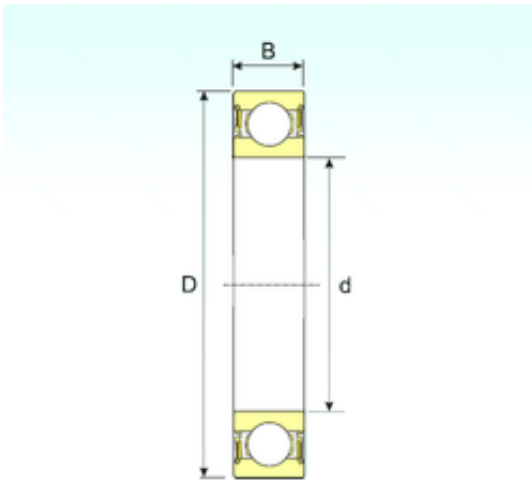

SKF BEARINGS Manufacturing India LTD.

25 mm x 47 mm x 12 mm ISB 6005-2RS deep groove ball bearings

Bearing No. 6005-2RS

Size	25x47x12 mm
Bore Diameter	25 mm
Outer Diameter	47 mm
Width	12 mm
d	25 mm
D	47 mm
B	12 mm
C	12 mm
Weight	0,08 Kg
Basic dynamic load rating (C)	11,67 kN
Basic static load rating (C0)	6,42 kN

6005-2RS Bearing 2D drawings and 3D CAD models