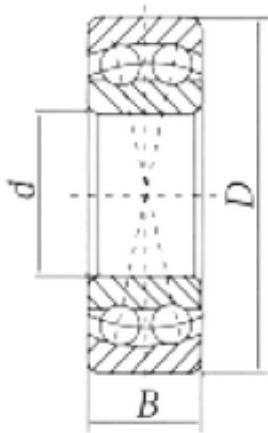

SKF BEARINGS Manufacturing India LTD.

20 mm x 47 mm x 14 mm Loyal 1204 self aligning ball bearings

Bearing No. 1204

Size	20x47x14 mm
Bore Diameter	20 mm
Outer Diameter	47 mm
Width	14 mm
d	20 mm
D	47 mm
B	14 mm
C	14 mm

1204 Bearing 2D drawings and 3D CAD models