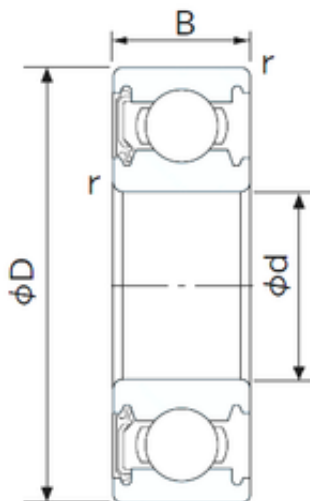

SKF BEARINGS Manufacturing India LTD.

20 mm x 47 mm x 14 mm NACHI 6204NSE
deep groove ball bearings

Bearing No. 6204NSE

6204NSE Bearing 2D drawings and 3D CAD models

Size	20x47x14 mm
Bore Diameter	20 mm
Outer Diameter	47 mm
Width	14 mm
d	20 mm
D	47 mm
B	14 mm
C	14 mm
r min.	1 mm
da min.	26 mm
Da max.	41 mm
ra max.	1.0 mm
Weight	0.106 Kg
Basic dynamic load rating (C)	12,8 kN
Basic static load rating (C0)	6,6 kN
(Grease) Lubrication Speed	10000 r/min
Category	Single Row Ball Bearings
Inventory	0.0
Manufacturer Name	NACHI
Minimum Buy Quantity	N/A
Weight / Kilogram	0
Product Group	B00308
Enclosure	1 Seal
Precision Class	ABEC 1 ISO P0
Maximum Capacity / Filling	No

SKF BEARINGS Manufacturing India LTD.

Slot	
Rolling Element	Ball Bearing
Snap Ring	No
Internal Special Features	No
Cage Material	Steel
Enclosure Type	Contact Seal
Internal Clearance	C0-Medium
Inch - Metric	Metric
Long Description	20MM Bore; 47MM Outside Diameter; 14MM Outer Race Width; 1 Seal; Ball Bearing; ABEC 1 ISO P0; No Filling Slot; No Snap Ring; No Internal Special Features; C0-Medium Internal Clearance; Steel Cage; C
Other Features	Deep Groove
Category	Single Row Ball Bearing
UNSPSC	31171504
Harmonized Tariff Code	8482.10.50.68
Noun	Bearing
Keyword String	Ball
Manufacturer URL	http://www.nachi-america.com
Weight / LBS	0.234
Outside Diameter	1.85 Inch 47 Millimeter
Outer Race Width	0.551 Inch 14 Millimeter
Inner Race Width	0 Inch 0 Millimeter
Bore	0.787 Inch 20 Millimeter