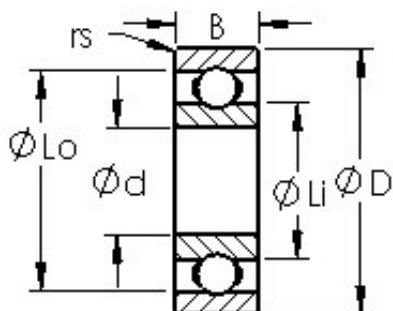

SKF BEARINGS Manufacturing India LTD.

AST 6204 deep groove ball bearings

Bearing No. 6204

Size	20x47x14 mm
Bore Diameter	20 mm
Outer Diameter	47 mm
Width	14 mm
Bearing Type	Open
Bore Dia (d)	20.0000
Outer Dia (D)	47.0000
Width (B)	14.0000
Radius (min) (rs)	1.000
Dynamic Load Rating (Cr)	12,800
Static Load Rating (Cor)	6,650
Max Speed (Grease) (X1000 RPM)	15
Max Speed (Oil) (X1000 RPM)	17
Max. Shaft Shoulder Dia. Inner (Li)	29.5
Min. Housing Shoulder Dia., Outer (Lo)	39.5
Ball Qty	8
Ball Dia (Dw)	7.9380
Weight (g)	106.00
Precision	A1
Standard Clearance	C0
Material	52100 Chrome Steel or equivalent

6204 Bearing 2D drawings and 3D CAD models