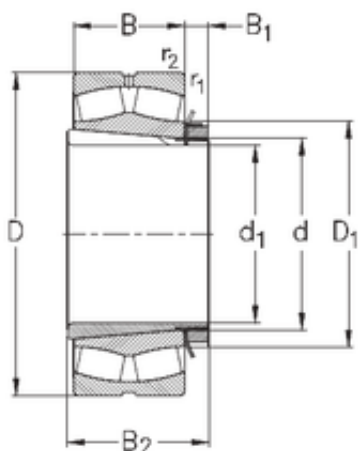

SKF BEARINGS Manufacturing India LTD.

190 mm x 290 mm x 75 mm NKE 23038-K-MB-W33+H3038 spherical roller bearings

Bearing No. 23038-K-MB-W33+H3038

23038-K-MB-W33+H3038 Bearing 2D drawings and 3D CAD models

Size	190x290x75 mm
Bore Diameter	190 mm
Outer Diameter	290 mm
Width	75 mm
d	190 mm
d1	170 mm
D	290 mm
B	75 mm
C	75 mm
r1 min.	2,1 mm
r2 min.	2,1 mm
B1	31 mm
B2	112 mm
D1	220 mm
Weight	23,33 Kg
Basic dynamic load rating (C)	759 kN
Basic static load rating (C0)	1310 kN
Limiting speed	2400 r/min
Calculation factor (e)	0,25
Calculation factor (Y0)	2,5
Calculation factor (Y1)	2,7