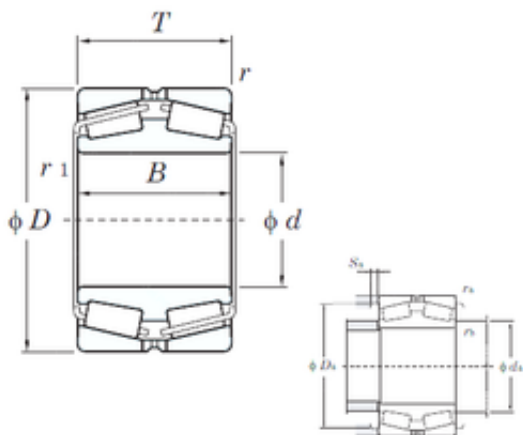

# SKF BEARINGS Manufacturing India LTD.

190 mm x 290 mm x 75 mm KOYO 45238 tapered roller bearings

Bearing No. 45238

45238 Bearing 2D drawings and 3D CAD models

Size	190x290x75 mm
Bore Diameter	190 mm
Outer Diameter	290 mm
Width	75 mm
d	190 mm
D	290 mm
T	75 mm
B	75 mm
r min.	2,5 mm
r1 min.	3 mm
da max	219 mm
Db min.	260 mm
ra max.	2 mm
rb max.	2,5 mm
Db max	278 mm
Weight	17,7 Kg
Basic dynamic load rating (C)	599 kN
Basic static load rating (C0)	1130 kN
(Grease) Lubrication Speed	900 r/min
(Oil) Lubrication Speed	1200 r/min
Calculation factor (e)	0,26
Calculation factor (Y0)	2,5
Bearing No.	45238
r(min)	2.5
r1(min)	3

## SKF BEARINGS Manufacturing India LTD.

Cr	751
C0r	1130
Cu	66.3
Grease lub.	900
Oil lub.	1200
da(max)	219
Da(max)	278
Da(min)	260
Sa(min)	5
ra(max)	2
rb(max)	2.5
e	0.26
Y2	2.55
Y3	3.80
Y0	2.50
(Refer.) Mass(kg)	17.7