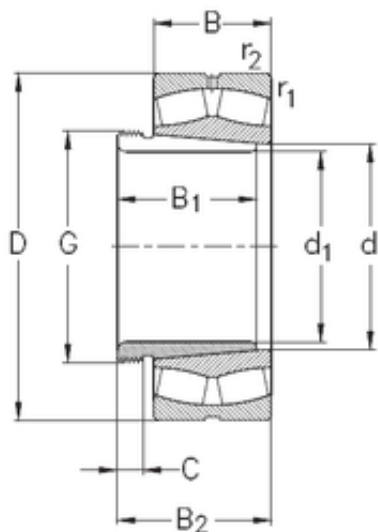

SKF BEARINGS Manufacturing India LTD.

190 mm x 290 mm x 75 mm NKE 23038-K-MB-W33+AH3038 spherical roller bearings

Bearing No. 23038-K-MB-W33+AH3038

23038-K-MB-W33+AH3038 Bearing 2D drawings and 3D CAD models

Size	190x290x75 mm
Bore Diameter	190 mm
Outer Diameter	290 mm
Width	75 mm
d	190 mm
d1	180 mm
D	290 mm
B	75 mm
C	75 mm
r1 min.	2,1 mm
r2 min.	2,1 mm
B1	96 mm
B2	102 mm
C	18 mm
Thread (G)	Tr 205x4
Weight	23,42 Kg
Basic dynamic load rating (C)	759 kN
Basic static load rating (C0)	1310 kN
Limiting speed	2400 r/min
Calculation factor (e)	0,25
Calculation factor (Y0)	2,5
Calculation factor (Y1)	2,7