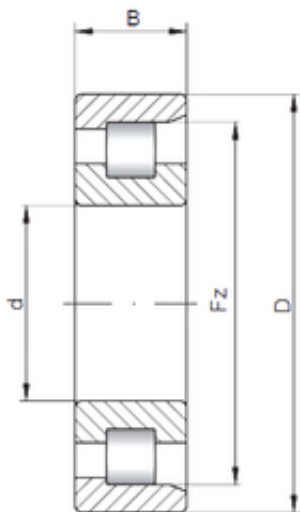

SKF BEARINGS Manufacturing India LTD.

190 mm x 290 mm x 75 mm Loyal NF3038 cylindrical roller bearings

Bearing No. NF3038

Size	190x290x75 mm
Bore Diameter	190 mm
Outer Diameter	290 mm
Width	75 mm
d	190 mm
D	290 mm
Ew	265 mm
B	75 mm
C	75 mm
Weight	19,9 Kg
Basic dynamic load rating (C)	636 kN
Basic static load rating (C0)	1140 kN
(Grease) Lubrication Speed	2200 r/min

NF3038 Bearing 2D drawings and 3D CAD models