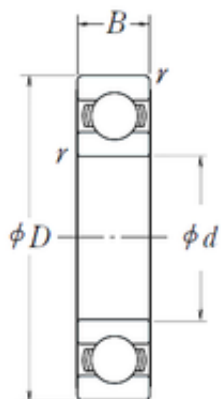

SKF BEARINGS Manufacturing India LTD.

17 mm x 30 mm x 7 mm NSK
6903L11-H-20DDU deep groove ball bearings

Bearing No. 6903L11-H-20DDU

Size	17x30x7 mm
Bore Diameter	17 mm
Outer Diameter	30 mm
Width	7 mm
d	17 mm
D	30 mm
B	7 mm
C	7 mm
r min.	0,3 mm
Basic dynamic load rating (C)	3 900 kN

6903L11-H-20DDU Bearing 2D drawings and 3D CAD models