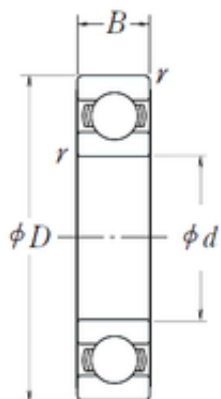

# SKF BEARINGS Manufacturing India LTD.

17 mm x 30 mm x 7 mm NSK 6903L11-H-20  
deep groove ball bearings

Bearing No. 6903L11-H-20

|                               |            |
|-------------------------------|------------|
| Size                          | 17x30x7 mm |
| Bore Diameter                 | 17 mm      |
| Outer Diameter                | 30 mm      |
| Width                         | 7 mm       |
| d                             | 17 mm      |
| D                             | 30 mm      |
| B                             | 7 mm       |
| C                             | 7 mm       |
| r min.                        | 0,3 mm     |
| Basic dynamic load rating (C) | 3 900 kN   |

6903L11-H-20 Bearing 2D drawings and 3D CAD models