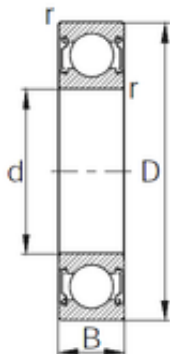

# SKF BEARINGS Manufacturing India LTD.

17 mm x 30 mm x 7 mm KBC 6903ZZ deep groove ball bearings

Bearing No. 6903ZZ

Size	17x30x7 mm
Bore Diameter	17 mm
Outer Diameter	30 mm
Width	7 mm
d	17 mm
D	30 mm
B	7 mm
C	7 mm
r	0.3 mm
Weight	0.019 Kg
Basic dynamic load rating (C)	4,6 kN
Basic static load rating (C0)	2,55 kN

6903ZZ Bearing 2D drawings and 3D CAD models