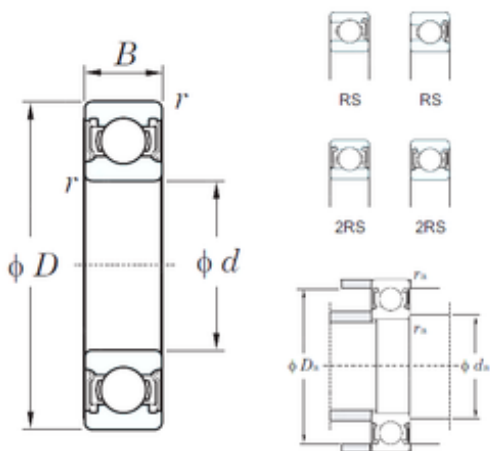

SKF BEARINGS Manufacturing India LTD.

17 mm x 30 mm x 7 mm KOYO 6903-2RS deep groove ball bearings

Bearing No. 6903-2RS

Size	17x30x7 mm
Bore Diameter	17 mm
Outer Diameter	30 mm
Width	7 mm
d	17 mm
D	30 mm
B	7 mm
C	7 mm
r min.	0,3 mm
da min.	19 mm
da max	19,5 mm
Da max.	28 mm
ra max.	0,3 mm
Weight	0,018 Kg
Basic dynamic load rating (C)	4,6 kN
Basic static load rating (C0)	2,55 kN
(Grease) Lubrication Speed	13000 r/min

6903-2RS Bearing 2D drawings and 3D CAD models