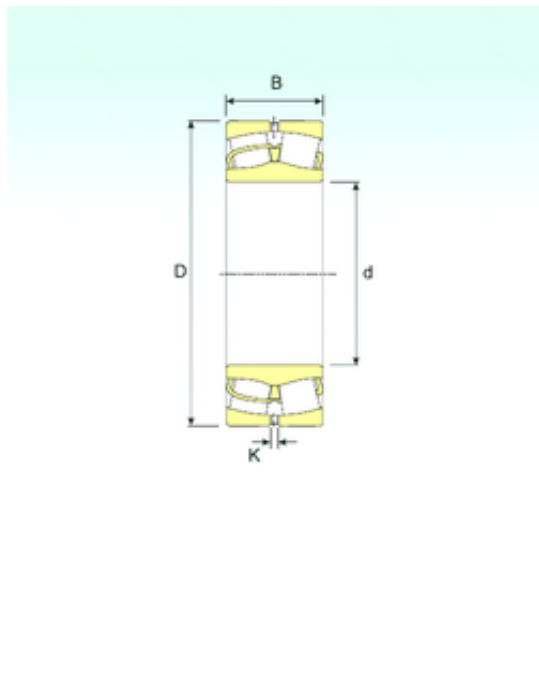

## SKF BEARINGS Manufacturing India LTD.

22334 Bearing 2D drawings and 3D CAD models

170 mm x 360 mm x 120 mm ISB 22334  
spherical roller bearings

Bearing No. 22334

Size	170x360x120 mm
Bore Diameter	170 mm
Outer Diameter	360 mm
Width	120 mm
d	170 mm
D	360 mm
B	120 mm
C	120 mm
K	9 mm
Weight	61 Kg
Basic dynamic load rating (C)	1725 kN
Basic static load rating (C0)	2117 kN
(Grease) Lubrication Speed	1377 r/min