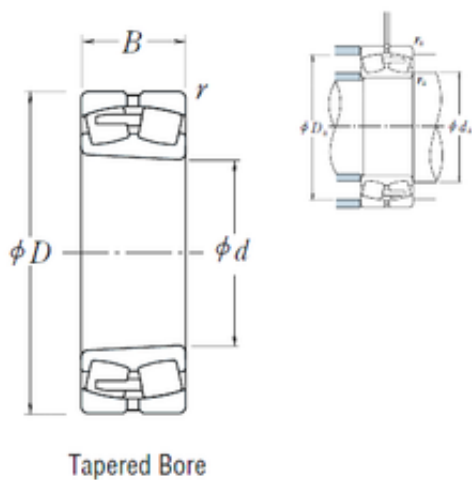

SKF BEARINGS Manufacturing India LTD.

170 mm x 360 mm x 120 mm NSK
22334CAKE4 spherical roller bearings

Bearing No. 22334CAKE4

Size	170x360x120 mm
Bore Diameter	170 mm
Outer Diameter	360 mm
Width	120 mm
d	170 mm
D	360 mm
B	120 mm
C	120 mm
r min.	4 mm
da min.	188 mm
Da min	304 mm
Da max.	342 mm
ra max.	3 mm
Weight	57,9 Kg
Basic dynamic load rating (C)	1580 kN
Basic static load rating (C0)	2110 kN
(Grease) Lubrication Speed	1000 r/min
(Oil) Lubrication Speed	1200 r/min
Calculation factor (e)	0,35
Calculation factor (Y0)	1,9
Calculation factor (Y2)	2,9

22334CAKE4 Bearing 2D drawings and 3D CAD models