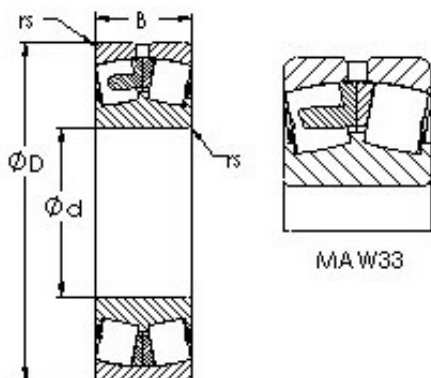

SKF BEARINGS Manufacturing India LTD.

AST 22334MAC4F80W33 spherical roller bearings

Bearing No. 22334MAC4F80W33

Size	170x360x120 mm
Bore Diameter	170 mm
Outer Diameter	360 mm
Width	120 mm
Bearing Type	straight bore, lube groove and holes
Bore Dia (d)	170.0000
Outer Dia (D)	360.0000
Width (B)	120.0000
Radius (min) (rs)	4.000
Dynamic Load Rating (Cr)	1,690,000
Static Load Rating (Cor)	2,380,000
Max Speed (Grease) (X000 RPM)	1
Max Speed (Oil) (X000 RPM)	1
Weight (g)	60,100.00
Material	52100 Chrome steel, or equivalent

22334MAC4F80W33 Bearing 2D drawings and 3D CAD models