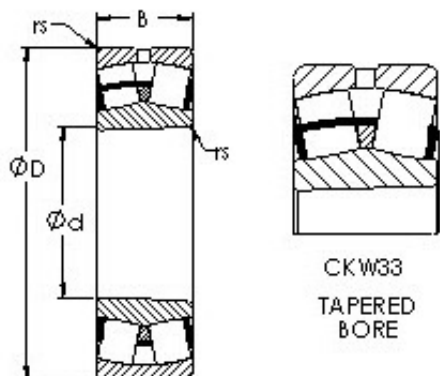

## AST 22334CKW33 spherical roller bearings

Bearing No. 22334CKW33

Size	170x360x120 mm
Bore Diameter	170 mm
Outer Diameter	360 mm
Width	120 mm
Bearing Type	tapered bore, lube groove & holes
Bore Dia (d)	170.0000
Outer Dia (D)	360.0000
Width (B)	120.0000
Radius (min) (rs)	4.000
Dynamic Load Rating (Cr)	1,850,000
Static Load Rating (Cor)	2,590,000
Max Speed (Grease) (X000 RPM)	1
Max Speed (Oil) (X000 RPM)	1
Weight (g)	63,580.00
Material	52100 Chrome steel, or equivalent

22334CKW33 Bearing 2D drawings and 3D CAD models