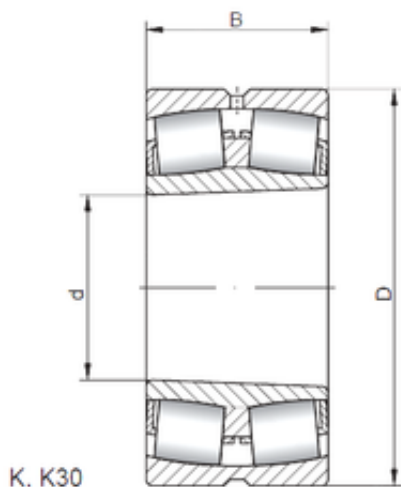

SKF BEARINGS Manufacturing India LTD.

170 mm x 360 mm x 120 mm ISO 22334 KW33 spherical roller bearings

Bearing No. 22334 KW33

Size	170x360x120 mm
Bore Diameter	170 mm
Outer Diameter	360 mm
Width	120 mm
d	170 mm
D	360 mm
B	120 mm
C	120 mm

22334 KW33 Bearing 2D drawings and 3D CAD models