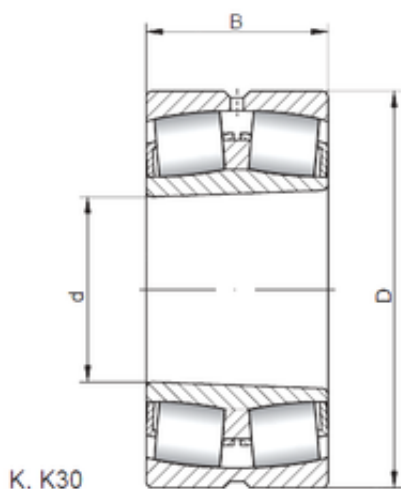

SKF BEARINGS Manufacturing India LTD.

130 mm x 230 mm x 80 mm Loyal 23226
KCW33 spherical roller bearings

Bearing No. 23226 KCW33

Size	130x230x80 mm
Bore Diameter	130 mm
Outer Diameter	230 mm
Width	80 mm
d	130 mm
D	230 mm
B	80 mm
C	80 mm
Weight	13 Kg
Basic dynamic load rating (C)	690 kN
Basic static load rating (C0)	1060 kN
(Grease) Lubrication Speed	1300 r/min

23226 KCW33 Bearing 2D drawings and 3D CAD models