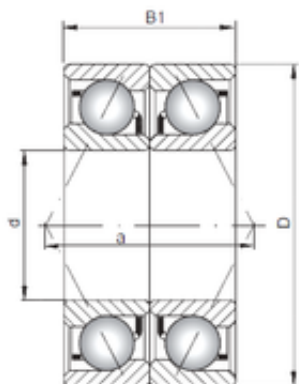

SKF BEARINGS Manufacturing India LTD.

ISO 7226 CDB angular contact ball bearings

Bearing No. 7226 CDB

| | |
|----------------|---------------|
| Size | 130x230x80 mm |
| Bore Diameter | 130 mm |
| Outer Diameter | 230 mm |
| Width | 80 mm |
| d | 130 mm |
| D | 230 mm |
| B1 | 80 mm |
| Angle () | 15 ° |
| a | 88,2 mm |

7226 CDB Bearing 2D drawings and 3D CAD models